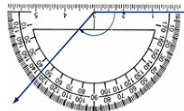

Price List Revised June 2007.

All prices quoted are per foot.

Flx-Thane Series hoses are sold in 25 and/or 50 ft. sections.

Flx-Thane MD (Black) in 4", 5", 6" & 7" ID's are available in 12.5', 25', or 50' increments.

Flx-Thane MD (Black) in 8", 10", 12" & 14" ID's are also available in 5' & 25' increments.

Custom lengths are available with a 25 ft minimum order (for example 3 x 10ft pcs.)

Specifications and/or prices are subject to change without prior notice.

© 2007 Rubber-Cal all rights reserved.

Reproduction of any of the material contained herein in any format or media without the express written permission of Rubber-Cal is prohibited.

3012 S. Croddy Way, Santa Ana, CA 92704

www.rubbercal.com www.ducting.com

Telephone 800.370.9152 714.772.3000

Facsimile 714-772-3088

Rubber
Ducting
.com **Cal**